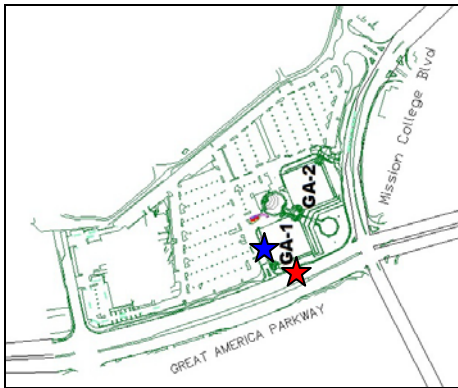

## Sunnyvale to Santa Clara

Sunnyvale	Old Ironsides VTA	Great America	Mission College
<b>7:00am to 7:00 pm</b>			
_:00	_:10	_:12	_:15
_:20	_:30	_:32	_:35
_:40	_:50	_:52	_:55

## Santa Clara to Sunnyvale

Mission College	Great America	Old Ironsides VTA	Sunnyvale
<b>7:00am to 7:00 pm</b>			
_:00	_:02	_:05	_:15
_:20	_:22	_:25	_:35
_:40	_:42	_:45	_:55

Yahoo!'s Intercampus Shuttles pick-up locations:

### Yahoo! Great America

Shuttles pick up **Sunnyvale**-bound passengers at the **VTA bus shelter** on Great America Pkwy.

Shuttles pick up **Mission College**-bound passengers at the employee entrance at the **north side of GA-1**.

### Old Ironsides VTA Station

Shuttles pick up **Sunnyvale**-bound passengers on the **north side** of Tasman Drive at the VTA bus shelter.

Shuttles pick up **Santa Clara**-bound passengers on the **south side** of Tasman Drive at the VTA bus shelter.