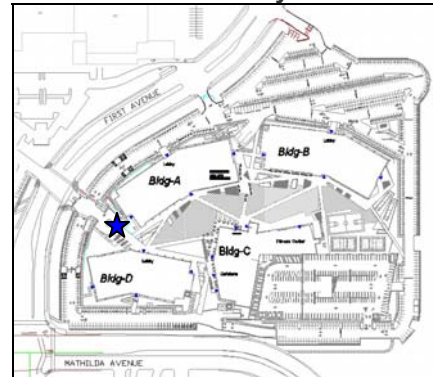

### Yahoo! Great America

Shuttles pick up **Sunnyvale**-bound passengers at the **VTA bus shelter** on Great America Pkwy.

Shuttles pick up **Mission College**-bound passengers at the employee entrance at the **north side of GA-1**.

### Old Ironsides VTA Station

Shuttles pick up **Sunnyvale**-bound passengers on the **north side** of Tasman Drive at the VTA bus shelter.

Shuttles pick up **Santa Clara**-bound passengers on the **south side** of Tasman Drive at the VTA bus shelter.

### Yahoo! Mission College

Shuttles pick up on the sidewalk outside of Dot's dining area, between 1MC and 2MC

### Yahoo! Sunnyvale

Shuttles pick up at the flag pole between building A & building D.